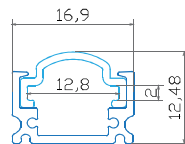

Aluminum Profiles

Model No:	VT-7101	VT-7101	VT-7102
SKU Code	9981	9982	9983
Dimension:	16.76 x 10.3 x 1000 mm	16.76 x 10.3 x 1000 mm	16.9 x 12.48 x 1000 mm
Color of Fixture:	Transparent	Matt	Transparent
EAN Code:	3800230622129	3800230622136	3800230622143

Aluminum Profiles

Model No:	VT-7102	VT-7103	VT-7104
SKU Code	9984	Transparent: 9985 / Matt : 9986	9987
Dimension:	16.9 x 12.48 x 1000 mm	26.5 x 9 x 1000 mm	19 x 19 x 1000 mm
Color of Fixture:	Matt	Transparent / Matt	Matt
EAN Code:	3800230622150	Transparent : 3800230622167 Matt: 3800230622174	3800230622181

Aluminum Profiles

Model No:	VT-7105	VT-7105	VT-7109
SKU Code	9990	9991	9947
Dimension:	24.6 x 7.85 x 1000 mm	24.6 x 7.85 x 2000 mm	22x17x1000mm
Color of Fixture:	Milky	Milky	Milky
EAN Code:	3800230628077	3800230628794	3800157617208

Aluminum Profiles

Model No:	VT-7106	VT-7107	VT-7108
SKU Code	1000mm:9992 / 2000mm: 9993	9994	9995
Dimension:	17.5 x 7.8 x1000 / 2000 mm	60 x 35.1 x 1000 mm	ø20.54 x 1000 mm
Color of Fixture:	Milky / Milky	Milky	Milky
EAN Code:	1000mm : 3800230628800 2000mm : 3800230628817	3800157601399	3800157601405