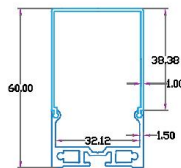

Aluminum Profiles

Model No:	VT-7101	VT-7101	VT-7102
SKU Code	9981	9982	9983
Dimension:	16.76 x 10.3 x 1000 mm	16.76 x 10.3 x 1000 mm	16.9 x 12.48 x 1000 mm
Color of Fixture:	Transparent	Matt	Transparent
EAN Code:	3800230622129	3800230622136	3800230622143

Aluminum Profiles

Model No:	VT-7102	VT-7103	VT-7104
SKU Code	9984	Transparent: 9985 / Matt : 9986	9987
Dimension:	16.9 x 12.48 x 1000 mm	26.5 x 9 x 1000 mm	19 x 19 x 1000 mm
Color of Fixture:	Matt	Transparent / Matt	Matt
EAN Code:	3800230622150	Transparent : 3800230622167 Matt: 3800230622174	3800230622181

Aluminum Profiles

Model No:	VT-7105	VT-7105	VT-7109
SKU Code	9990	9991	9947
Dimension:	24.6 x 7.85 x 1000 mm	24.6 x 7.85 x 2000 mm	22x17x1000mm
Color of Fixture:	Milky	Milky	Milky
EAN Code:	3800230628077	3800230628794	3800157617208

Aluminum Profiles

Model No:	VT-7106	VT-7107	VT-7108
SKU Code	1000mm:9992 / 2000mm: 9993	9994	9995
Dimension:	17.5 x 7.8 x1000 / 2000 mm	60 x 35.1 x 1000 mm	ø20.54 x 1000 mm
Color of Fixture:	Milky / Milky	Milky	Milky
EAN Code:	1000mm : 3800230628800 2000mm : 3800230628817	3800157601399	3800157601405