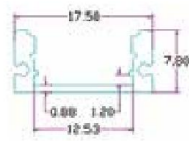

Aluminum Profiles

Model No:	VT-7105	VT-7105	VT-7109
SKU Code	9990	9991	9947
Dimension:	24.6 x 7.85 x 1000 mm	24.6 x 7.85 x 2000 mm	22x17x1000mm
Color of Fixture:	Milky	Milky	Milky
EAN Code:	3800230628077	3800230628794	3800157617208