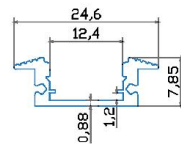

Aluminum Profiles

Model No:	VT-7101	VT-7101	VT-7102
SKU Code	9981	9982	9983
Dimension:	16.76 x 10.3 x 1000 mm	16.76 x 10.3 x 1000 mm	16.9 x 12.48 x 1000 mm
Color of Fixture:	Transparent	Matt	Transparent
EAN Code:	3800230622129	3800230622136	3800230622143

Aluminum Profiles

Model No:	VT-7102	VT-7103	VT-7104
SKU Code	9984	Transparent: 9985 / Matt : 9986	9987
Dimension:	16.9 x 12.48 x 1000 mm	26.5 x 9 x 1000 mm	19 x 19 x 1000 mm
Color of Fixture:	Matt	Transparent / Matt	Matt
EAN Code:	3800230622150	Transparent : 3800230622167 Matt: 3800230622174	3800230622181

Aluminum Profiles

Model No:	VT-7106	VT-7107	VT-7108
SKU Code	1000mm:9992 / 2000mm: 9993	9994	9995
Dimension:	17.5 x 7.8 x1000 / 2000 mm	60 x 35.1 x 1000 mm	ø20.54 x 1000 mm
Color of Fixture:	Milky / Milky	Milky	Milky
EAN Code:	1000mm : 3800230628800 2000mm : 3800230628817	3800157601399	3800157601405