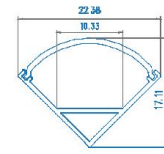

Aluminum Profiles

Model No:	VT-7101	VT-7101	VT-7102
SKU Code	9981	9982	9983
Dimension:	16.76 x 10.3 x 1000 mm	16.76 x 10.3 x 1000 mm	16.9 x 12.48 x 1000 mm
Color of Fixture:	Transparent	Matt	Transparent
EAN Code:	3800230622129	3800230622136	3800230622143

Aluminum Profiles

Model No:	VT-7102	VT-7103	VT-7104
SKU Code	9984	Transparent: 9985 / Matt : 9986	9987
Dimension:	16.9 x 12.48 x 1000 mm	26.5 x 9 x 1000 mm	19 x 19 x 1000 mm
Color of Fixture:	Matt	Transparent / Matt	Matt
EAN Code:	3800230622150	Transparent : 3800230622167 Matt: 3800230622174	3800230622181