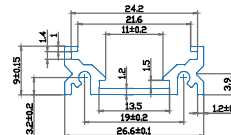

Aluminum Profiles

Model No:	VT-7101	VT-7101	VT-7102
SKU Code	9981	9982	9983
Dimension:	16.76 x 10.3 x 1000 mm	16.76 x 10.3 x 1000 mm	16.9 x 12.48 x 1000 mm
Color of Fixture:	Transparent	Matt	Transparent
EAN Code:	3800230622129	3800230622136	3800230622143

Aluminum Profiles

Model No:	VT-7102	VT-7103	VT-7104
SKU Code	9984	Transparent: 9985 / Matt : 9986	9987
Dimension:	16.9 x 12.48 x 1000 mm	26.5 x 9 x 1000 mm	19 x 19 x 1000 mm
Color of Fixture:	Matt	Transparent / Matt	Matt
EAN Code:	3800230622150	Transparent : 3800230622167 Matt: 3800230622174	3800230622181