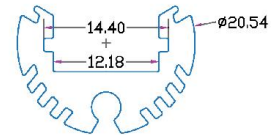

Aluminum Profiles

Model No:	VT-7105	VT-7105	VT-7109
SKU Code	9990	9991	9947
Dimension:	24.6 x 7.85 x 1000 mm	24.6 x 7.85 x 2000 mm	22x17x1000mm
Color of Fixture:	Milky	Milky	Milky
EAN Code:	3800230628077	3800230628794	3800157617208