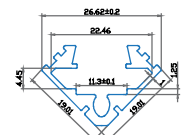

Aluminum Profiles

Model No:	VT-7101	VT-7101	VT-7102
SKU Code	9981	9982	9983
Dimension:	16.76 x 10.3 x 1000 mm	16.76 x 10.3 x 1000 mm	16.9 x 12.48 x 1000 mm
Color of Fixture:	Transparent	Matt	Transparent
EAN Code:	3800230622129	3800230622136	3800230622143

Aluminum Profiles

Model No:	VT-7102	VT-7103	VT-7104
SKU Code	9984	Transparent: 9985 / Matt : 9986	9987
Dimension:	16.9 x 12.48 x 1000 mm	26.5 x 9 x 1000 mm	19 x 19 x 1000 mm
Color of Fixture:	Matt	Transparent / Matt	Matt
EAN Code:	3800230622150	Transparent : 3800230622167 Matt: 3800230622174	3800230622181

Aluminum Profiles

Model No:	VT-7106	VT-7107	VT-7108
SKU Code	1000mm:9992 / 2000mm: 9993	9994	9995
Dimension:	17.5 x 7.8 x1000 / 2000 mm	60 x 35.1 x 1000 mm	ø20.54 x 1000 mm
Color of Fixture:	Milky / Milky	Milky	Milky
EAN Code:	1000mm : 3800230628800 2000mm : 3800230628817	3800157601399	3800157601405