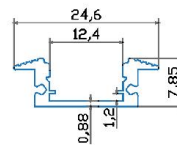

Aluminum Profiles

Model No:	VT-7101	VT-7101	VT-7102
SKU Code	9981	9982	9983
Dimension:	16.76 x 10.3 x 1000 mm	16.76 x 10.3 x 1000 mm	16.9 x 12.48 x 1000 mm
Color of Fixture:	Transparent	Matt	Transparent
EAN Code:	3800230622129	3800230622136	3800230622143

Aluminum Profiles

Model No:	VT-7102	VT-7103	VT-7104
SKU Code	9984	Transparent: 9985 / Matt : 9986	9987
Dimension:	16.9 x 12.48 x 1000 mm	26.5 x 9 x 1000 mm	19 x 19 x 1000 mm
Color of Fixture:	Matt	Transparent / Matt	Matt
EAN Code:	3800230622150	Transparent : 3800230622167 Matt: 3800230622174	3800230622181

Aluminum Profiles

Model No:	VT-7105	VT-7105	VT-7109
SKU Code	9990	9991	9947
Dimension:	24.6 x 7.85 x 1000 mm	24.6 x 7.85 x 2000 mm	22x17x1000mm
Color of Fixture:	Milky	Milky	Milky
EAN Code:	3800230628077	3800230628794	3800157617208

Aluminum Profiles

Model No:	VT-7106	VT-7107	VT-7108
SKU Code	1000mm:9992 / 2000mm: 9993	9994	9995
Dimension:	17.5 x 7.8 x1000 / 2000 mm	60 x 35.1 x 1000 mm	ø20.54 x 1000 mm
Color of Fixture:	Milky / Milky	Milky	Milky
EAN Code:	1000mm : 3800230628800 2000mm : 3800230628817	3800157601399	3800157601405